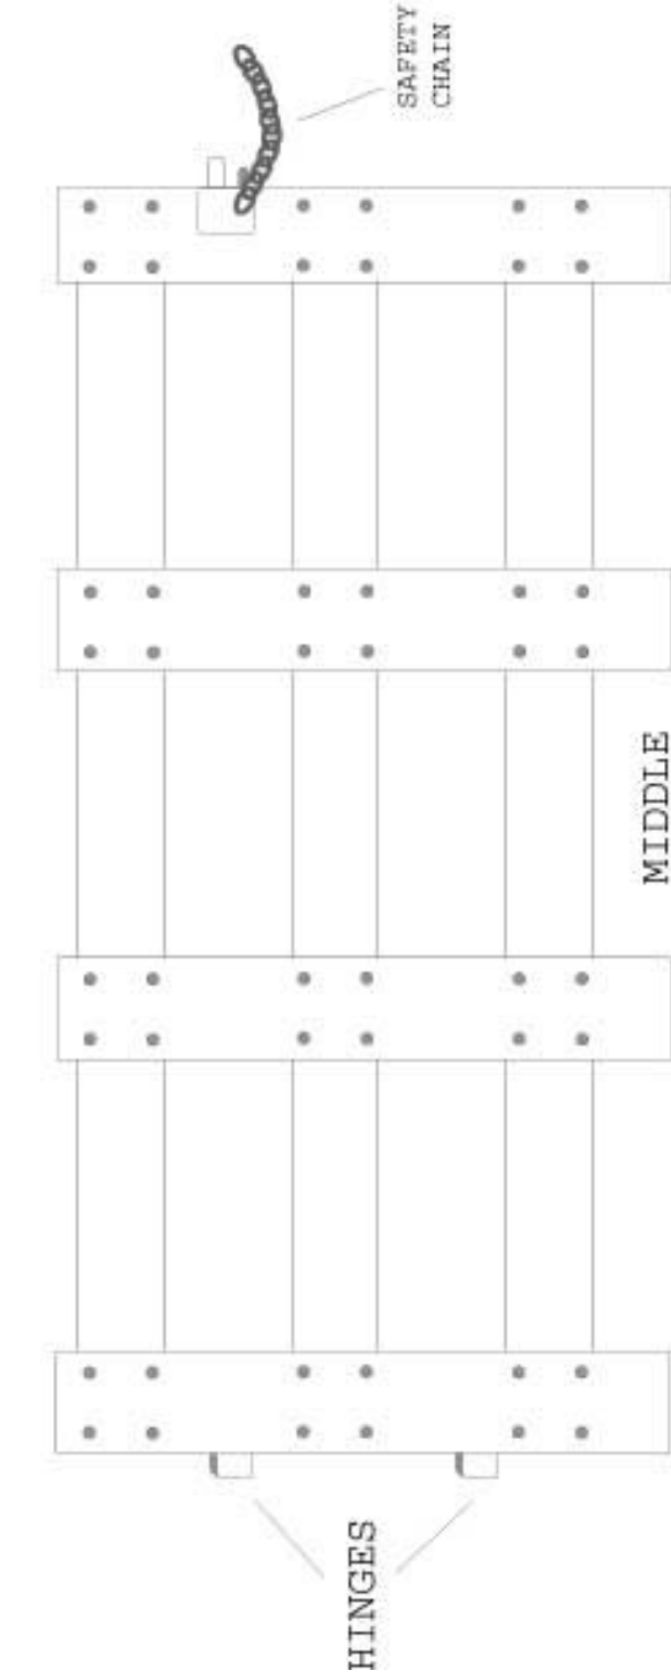

STRIKER

SUR-LATCH

J-BOLTS

MIDDLE

HINGES

SAFETY CHAIN

SAFETY HOOK