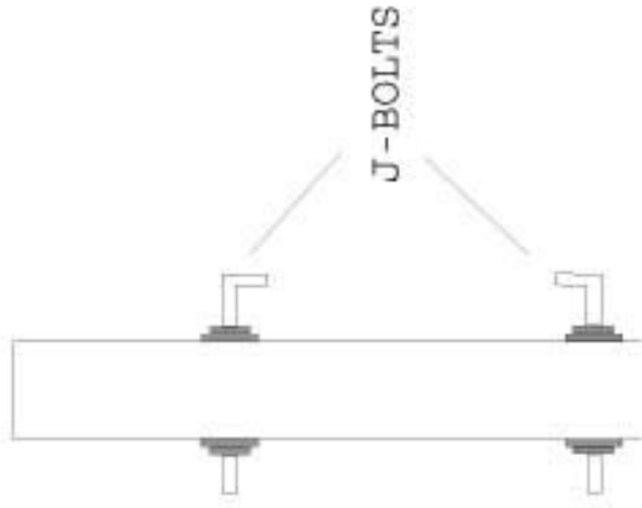

STRIKER

SUR-LATCH

J-BOLTS

MIDDLE

HINGES

SAFETY CHAIN

SAFETY HOOK