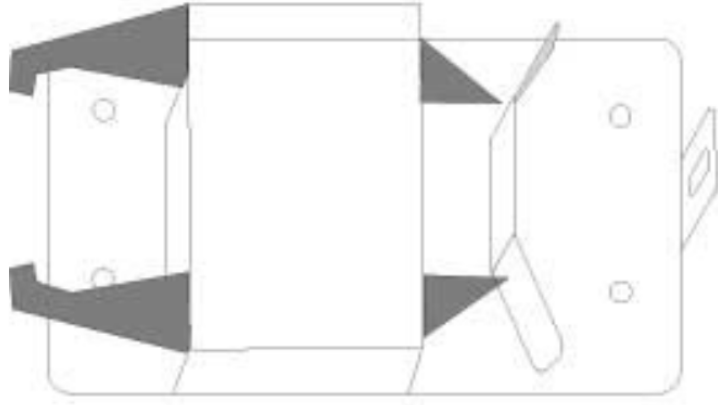

STRIKER

SUR-LATCH

J-BOLTS

MIDDLE

HINGES

SAFETY CHAIN

SAFETY HOOK